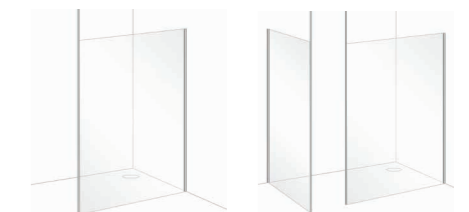

Corner Panel with Floor to Ceiling Brace Kit

x2 Corner Panels with x2 Floor to Ceiling Brace Kits

Due to the nature of the product water integrity cannot be guaranteed – please consult your installer.