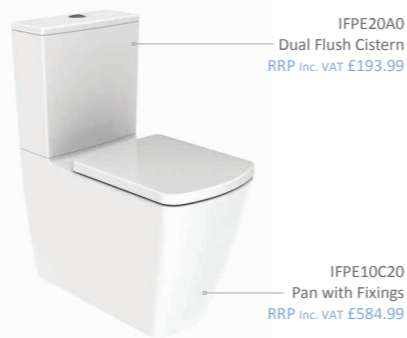

IFPE30B0

Duraplast Soft Close Quick Release Seat
360(w) x 30w(h) x 420(d) mm
RRP Inc. VAT £117.99

IFPEWCR01
Seat not included.

Rimless Comfort Height Fully Back to Wall Close Coupled Pan and Cistern
360(w) x 810(h) x 650(d) mm
RRP Inc. VAT £778.98

IFPEWCR02
Seat not included.