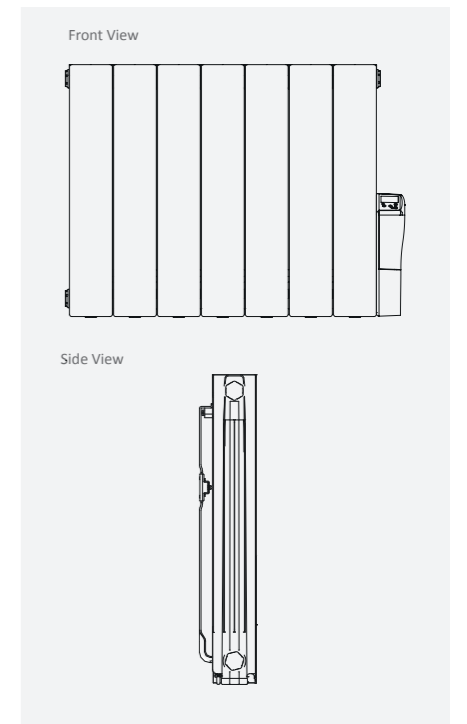

Witham | Electric Radiators

Electric Radiator

Code	Height mm	Width mm	Elements	Watts	RRP Inc. VAT
White					
WIT050036	575	354	3	500	£713.99
WIT075046	575	454	4	750	£778.99
WIT100056	575	554	5	1000	£877.99
WIT125076	575	754	7	1250	£1028.99
WIT150086	575	854	8	1500	£1139.99
WIT200116	575	1154	11	2000	£1399.99

Witham Features

- Fast response electric radiator
- Lightweight and easy to install
- Open window detection
- Internal thermostate proactively reacts to sensor information

Open Window Detection

The Integral control unit recognises if a window has been opened for an extended period and switches the radiator off. Once the window is closed, the radiator returns to normal operation.