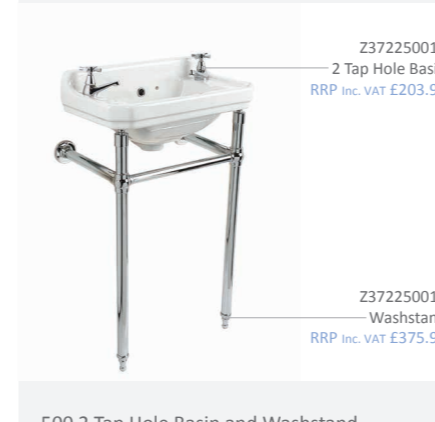

Z373910005
Taps not included see pages 28 – 47.