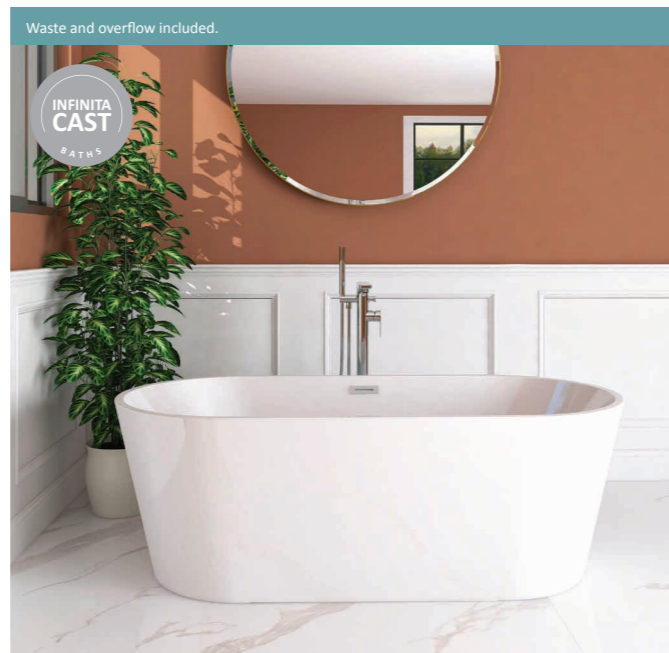

Grampian | Freestanding Baths

With the classic, minimalist style of a Grampian Infinitacast bath, make a statement in your bathroom. Available as a slim version retaining beautiful curves without a flat edge.

Code	Description	Size mm	RRP inc. VAT
IFGRZA10	1700mm Freestanding Bath	1700 x 800	£2159.99