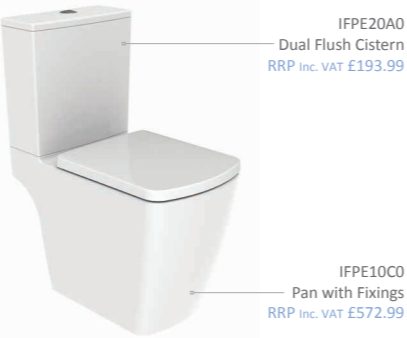

Rimless Comfort Height Standard Close Coupled Pan and Cistern
360(w) x 810(h) x 620(d) mm
RRP Inc. VAT £766.98

IFROWCR03
Seat not included.