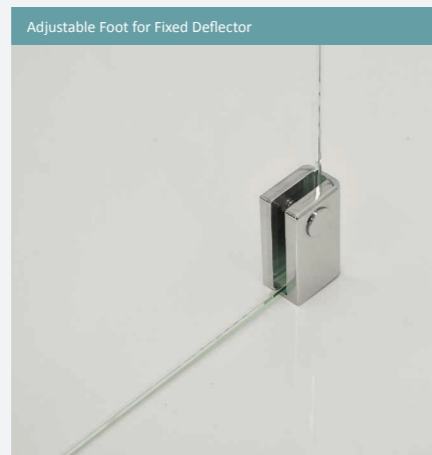

Round Brace Bars

Square Brace Bars

Deflector Panel Features

Deflector panels can be added to your wetroom panel to increase the water integrity for your wetroom. Select between fixed or pivoting deflector panels. The pivoting deflector panel rotates through 180° with a smooth pivot motion, it is reversible and when not in use be folded flat against the glass to improve access into the shower. The fixed deflector panel is supplied with a chromed brass foot with a soft rubber base which is cut down to size on site to suit the shower tray, with a height of 2000mm and available in 8mm or 10mm glass thickness the deflector panel makes it an ideal addition to your wetroom.

Description	Size mm	Silver Code	Black	Brushed Brass	Brushed Nickel	RRP inc. VAT
Round Brace Bars (only available in Bright Silver finish)						
Low Level Brace Kit*	1030	MBBK4590				£92.99
Side Panel Brace Kit (use with LBBK4590)	1000	MBBKT90				£92.99
Ceiling Brace Kit	1030	MBBKC50				£88.99
Floor to Ceiling Brace Kit	2700 (h)	MF2C8KIT				£99.99
Low Level Brace Kit (90° only)	1030	MBBK90				£49.99
Square Brace – Bright Silver Finish						
Low Level Brace Kit*	1030	MBBK4590SQ	•	•	•	£92.99
Side Panel Brace Kit (use with LBBK4590)	1000	MBBKT90SQ	•	•	•	£92.99
Ceiling Brace Kit	1030	MBBKC50SQ	•	•	•	£88.99
Floor to Ceiling Brace Kit	2700 (h)	MF2C8KITSQ	•			£99.99