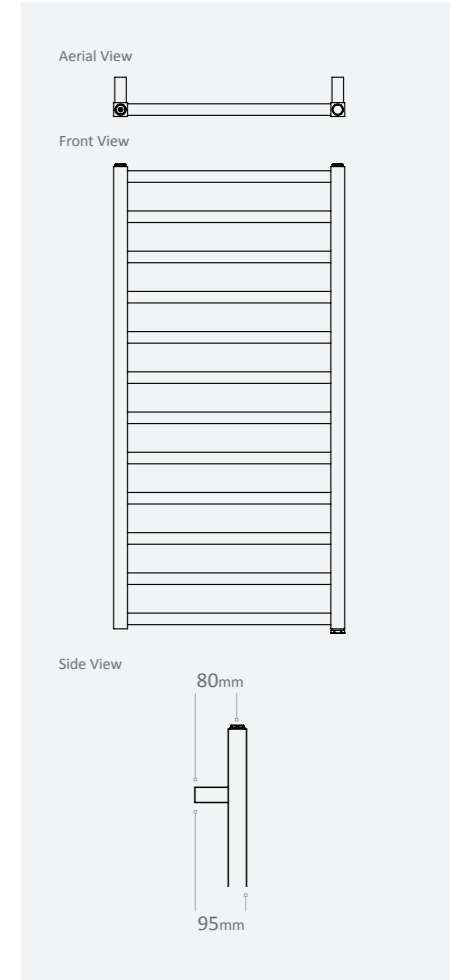

Straight Vertical

Code	Height mm	Width mm	Elements	Watts	BTU's	RRP Inc. VAT
Chrome						
MDLSHAN001C	1000	500	12	257	877	£583.99
MDLSHAN002C	1165	500	15	314	1071	£634.99
MDLSHAN003C	1165	600	15	365	1245	£699.99
MDLSHAN004C	1700	500	20	434	1481	£852.99
MDLSHAN005C	1700	600	20	520	1774	£944.99
White						
MDLSHAN001W	1000	500	12	409	1396	£388.99
MDLSHAN002W	1165	500	15	420	1433	£427.99
MDLSHAN003W	1165	600	15	437	1491	£466.99
MDLSHAN004W	1700	500	20	501	1709	£544.99
MDLSHAN005W	1700	600	20	601	2051	£557.99
Colour						
MDLSHAN001	1000	500	12	409	1396	£649.99
MDLSHAN002	1165	500	15	420	1433	£677.99
MDLSHAN003	1165	600	15	437	1491	£704.99
MDLSHAN004	1700	500	20	501	1709	£865.99
MDLSHAN005	1700	600	20	601	2051	£902.99

Outputs based on Delta t50.

Shannon Features

- Square towel warmer
- Equally spaced cross bars
- Available in a chrome, white or colour finish
- Available in multiple sizes

Available Colours

Matching Coloured Valves (Pairs)

Code	Description of Valve	RRP Inc. VAT
Valves		
MDL15AN	Angled 1/2" x 15mm	£95.99
MDL15ST	Straight 1/2" x 15mm	£95.99

Please ensure your selected colour number and name is included on your order. E.g. for an 1000 x 500mm Towel Rail Matt Black quote the code MDLSHAN001MB. Order your matching valves the same way by adding the colour after the code.