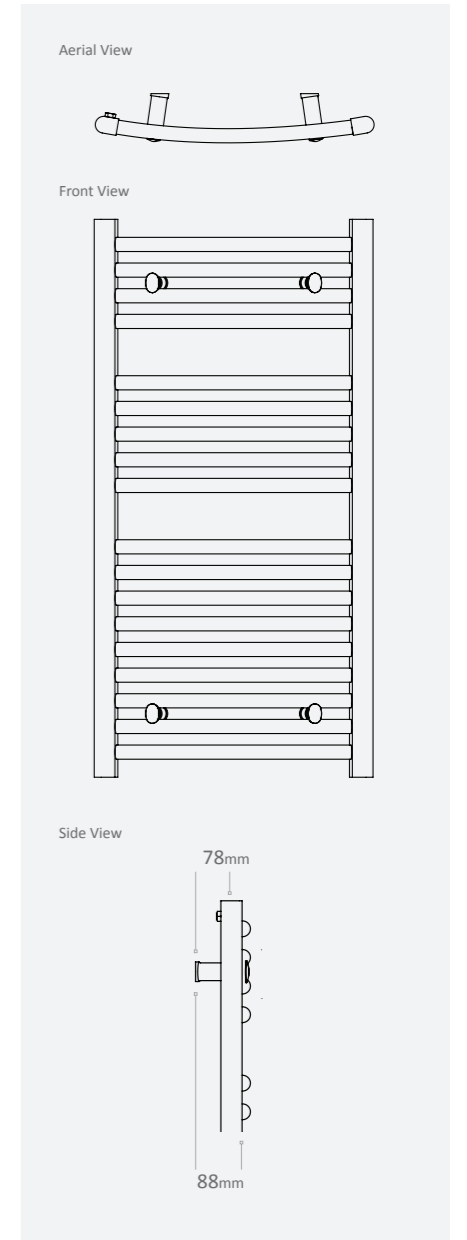

Curved Vertical

Code	Height mm	Width mm	Elements	Watts	BTU's	RRP Inc. VAT
Chrome						
URCL08050CP	800	500	14	275	938	£232.99
URCL08060CP	800	600	14	324	1105	£265.99
URCL10050CP	1000	500	18	351	1198	£281.99
URCL10060CP	1000	600	18	414	1413	£308.99
URCL12050CP	1200	500	22	428	1460	£329.99
URCL12060CP	1200	600	22	505	1723	£359.99
URCL15050CP	1500	500	28	534	1822	£401.99
URCL15060CP	1500	600	28	631	2153	£446.99
URCL18050CP	1800	500	34	638	2177	£458.99
URCL18060CP	1800	600	34	754	2573	£522.99

Ural Features

- Curved version of the straight multirail Amur
- 25mm horizontal tubes
- Flat tops and rear air-vent
- Available in multiple sizes