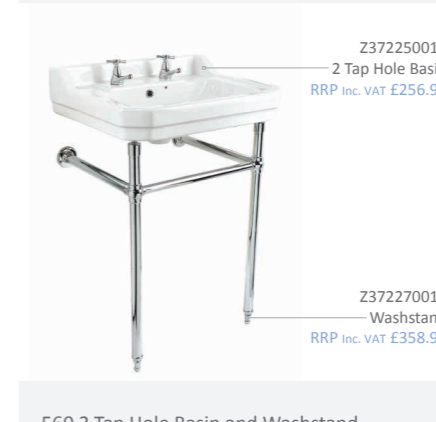

Z372250016
2 Tap Hole Basin
RRP Inc. VAT £203.99

Z372250018
Washstand
RRP Inc. VAT £375.99

500 2 Tap Hole Basin and Washstand
Basin – 500(w) x 245(h) x 310(d) mm
Washstand – 424(w) x 745(h) x 258(d) mm
RRP Inc. VAT £578.98

Z373910007
Taps not included see pages 28 – 47.