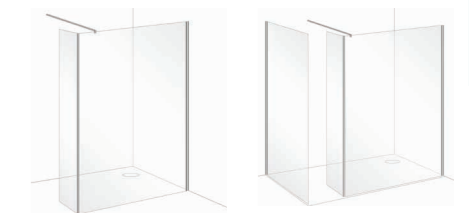

Corner Panel with Pivoting Deflector Panel and Low Level Brace Kit

x2 Corner Panels with Fixed Deflector Panel and Low Level Brace Kit