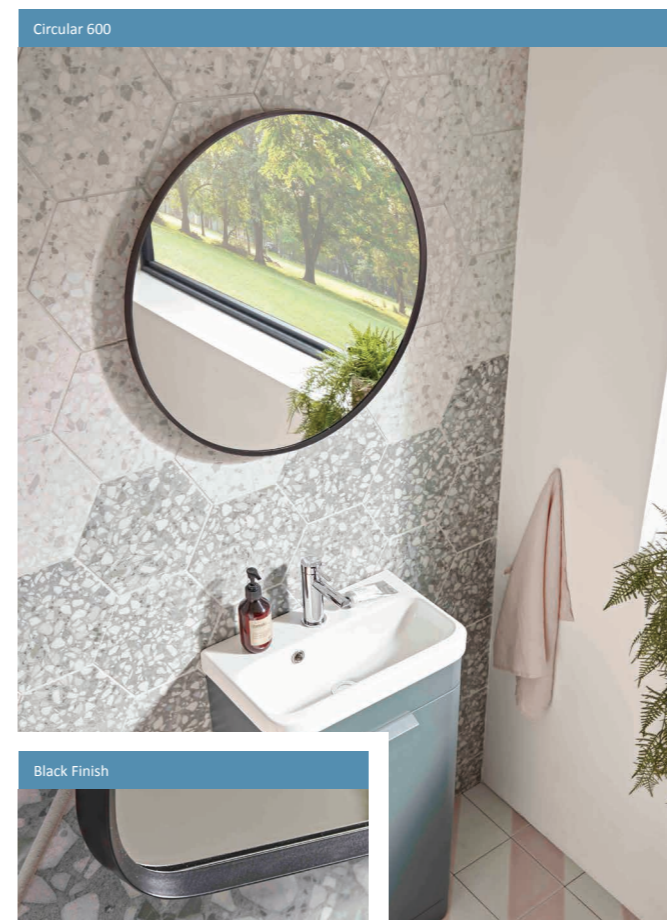

Tone | Mirrors