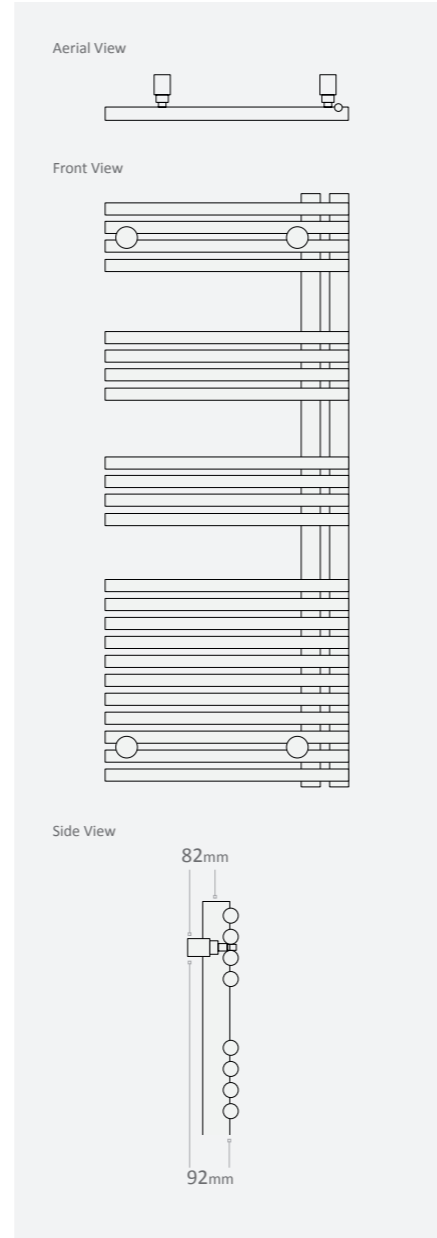

Straight

Code	Height mm	Width mm	Elements	Watts	BTU's	Colour RRP Inc. VAT	White RRP Inc. VAT
Left Hand: White | Titane | Anthracite | Matt Black							
KURL120050	1161	496	23	547	1867	£477.99	£406.99
KURL120060	1161	596	23	628	2143	£508.99	£433.99
KURL170050	1681	496	34	778	2655	£574.99	£488.99
KURL170060	1681	596	34	894	3051	£621.99	£529.99
Right Hand: White | Titane | Anthracite | Matt Black							
KURR120050	1161	496	23	547	1867	£477.99	£406.99
KURR120060	1161	596	23	628	2143	£508.99	£433.99
KURR170050	1681	496	34	778	2655	£574.99	£488.99
KURR170060	1681	596	34	894	3051	£621.99	£529.99

Kura Features

- Outputs tested to EN442
- All products CE approved
- High quality materials and engineering
- Dual energy options

Available Colours

Please ensure your selected colour number and name is included on your order. E.g. for an 1161 x 496mm Towel Rail Matt Black quote the code KURL120050MB.