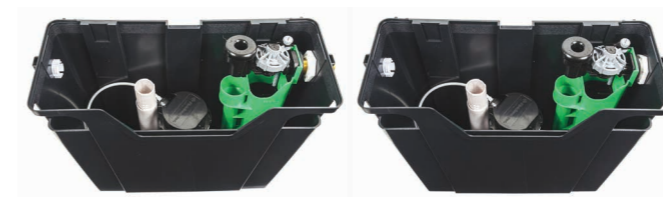

Brass INF1232 | Plastic INF1234

Round Dual Flush Button included

Compact Cistern – Delayed Fill
Brass RRP Inc. VAT £125.99 Plastic RRP Inc. VAT £113.99

- The cistern is Pre-assembled for quick installation with an easy install mounting bracket
- Fits narrow 500mm furniture
- 'Twist & Release' flush valve action
- 'Click & Release' cable release mechanism for easy maintenance
- Water saving 6/4 litre dual flush valve with adjustable 4.5/3 litre dual flush