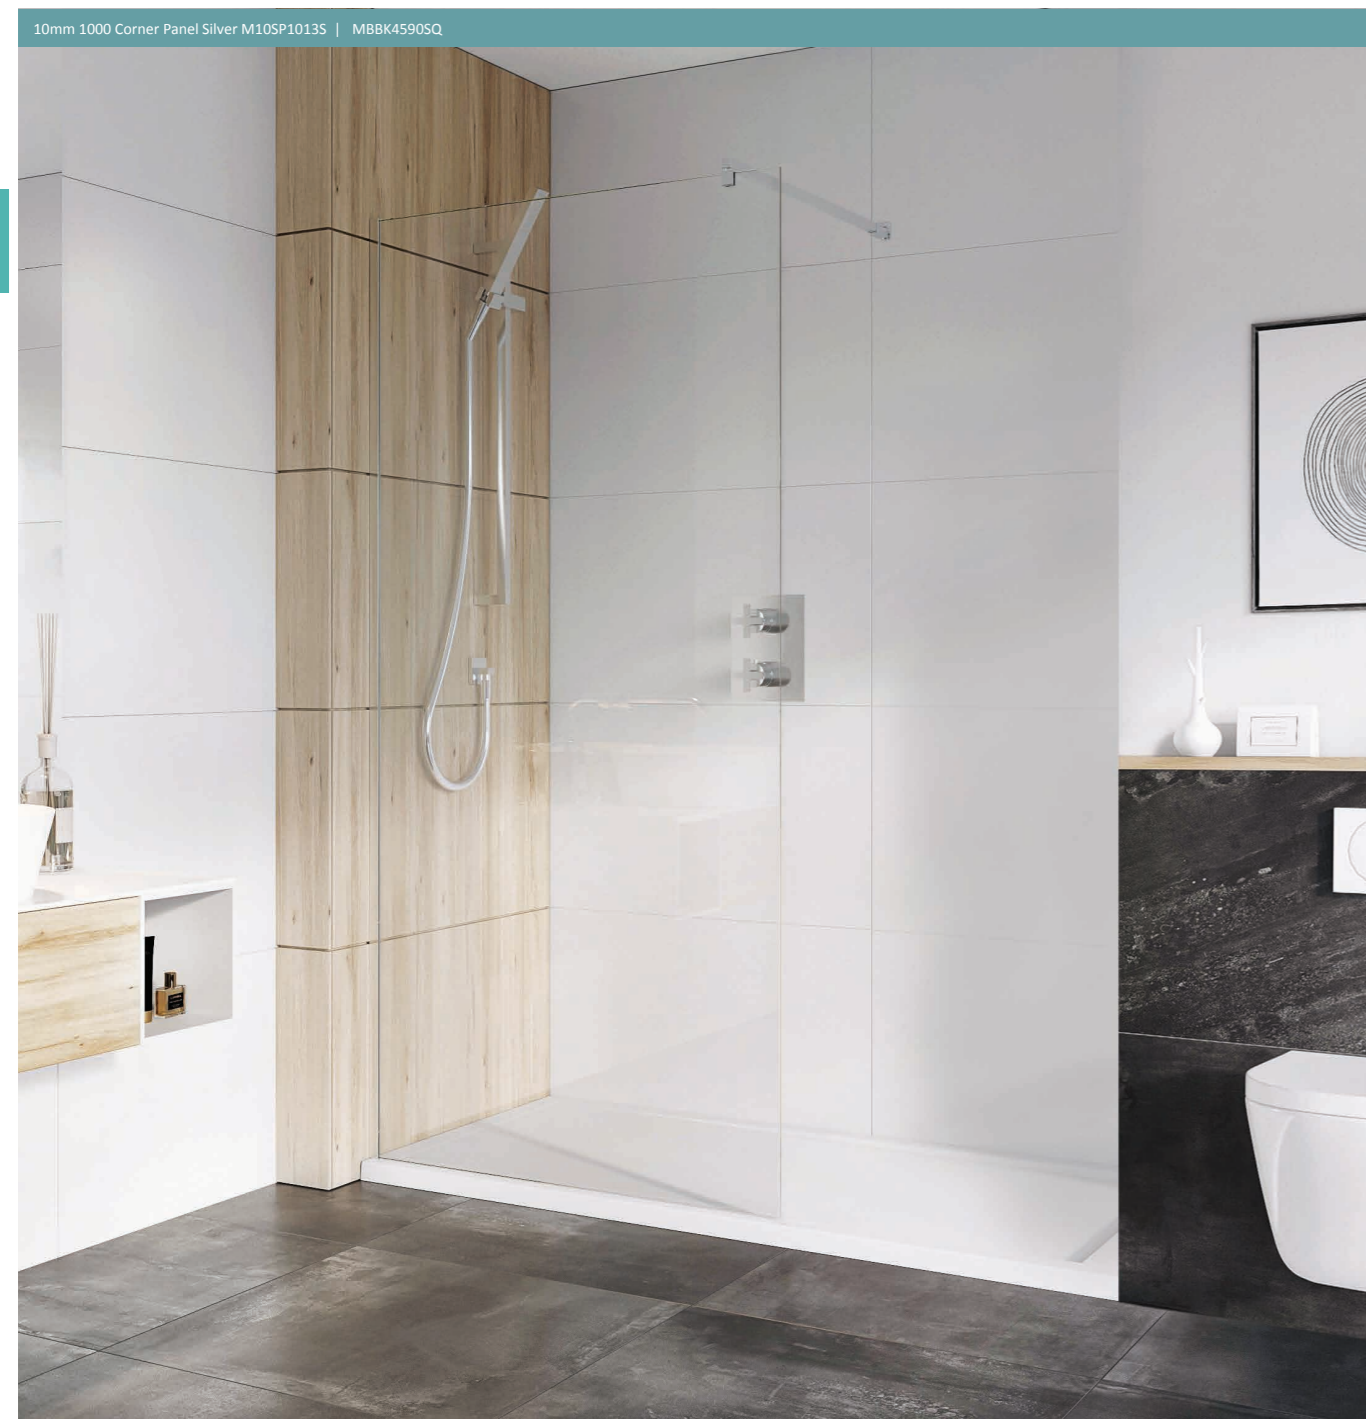

Wetroom Panel Features

This extensive range of Wetroom Panel sizes and options offers you flexibility to create the perfect showering space. With various configurations available, a choice of either Bright Silver, Black, Brushed Brass or Brushed Nickel frame with round or square bracing, we have everything covered to tailor to your own style. To create your bespoke wetroom firstly select the size of panel you require in either 8mm or 10mm glass thickness; select your colour; select your configuration; select between a fixed or pivoting deflector panel if required; and finally select your desired bracing bars.

- Height: 2000mm
- Thickness: 8mm or 10mm
- Reversible for right or left hand fixing
- Choice of colour finishes available in selected sizes: Black, Bright Silver, Brushed Brass and Brushed Nickel.

8mm Wetroom

Description	Size mm	Code	Silver	Black	Brushed Brass	Brushed Nickel	RRP Inc. VAT
Corner Panel (includes wall fixing kit allowing +/- 7.5mm of vertical adjustment)							
400 Corner Panel	365	M8SP413	•	•			£183.99
500 Corner Panel	465	M8SP513	•	•			£191.99
600 Corner Panel	565	M8SP613	•	•	•	•	£200.99
700 Corner Panel	665	M8SP713	•	•	•	•	£208.99
760 Corner Panel	725	M8SP7613	•	•	•	•	£213.99
800 Corner Panel	765	M8SP813	•	•	•	•	£216.99
900 Corner Panel	865	M8SP913	•	•	•	•	£225.99
1000 Corner Panel	965	M8SP1013	•	•	•	•	£236.99
1100 Corner Panel	1065	M8SP1113	•	•	•	•	£251.99
1200 Corner Panel	1165	M8SP1213	•	•	•	•	£267.99
1400 Corner Panel	1365	M8SP1413	•	•	•	•	£282.99
Deflector Panel (includes fixed or pivoting corner fixing kit)							
200 Fixed Deflector Panel	226	M8SPL213	•	•			£135.99
200 Pivoting Deflector Panel	243	M8SPM213	•	•			£175.99
300 Pivoting Deflector Panel	343	M8SPM313	•	•	•	•	£179.99
400 Pivoting Deflector Panel	443	M8SPM413	•	•			£184.99

10mm Wetroom

Description	Size mm	Code	Silver	Black	Brushed Brass	Brushed Nickel	RRP Inc. VAT
Corner Panel (includes wall fixing kit allowing +/- 7.5mm of vertical adjustment)							
400 Corner Panel	350	M10SP413	•	•			£198.99
500 Corner Panel	450	M10SP513	•	•			£215.99
600 Corner Panel	550	M10SP613	•	•	•	•	£238.99
700 Corner Panel	650	M10SP713	•	•	•	•	£250.99
760 Corner Panel	710	M10SP7613	•	•	•	•	£258.99
800 Corner Panel	750	M10SP813	•	•	•	•	£264.99
900 Corner Panel	850	M10SP913	•	•	•	•	£276.99
1000 Corner Panel	950	M10SP1013	•	•	•	•	£290.99
1100 Corner Panel	1050	M10SP1113	•	•	•	•	£309.99
1200 Corner Panel	1150	M10SP1213	•	•	•	•	£329.99
1400 Corner Panel	1350	M10SP1413	•	•	•	•	£348.99
Deflector Panel (includes fixed or pivoting corner fixing kit)							
200 Fixed Deflector Panel	226	M10SPL213	•	•			£168.99
200 Pivoting Deflector Panel	243	M10SPM213	•	•			£217.99
300 Pivoting Deflector Panel	343	M10SPM313	•	•	•	•	£224.99
400 Pivoting Deflector Panel	443	M10SPM413	•	•			£230.99

Wetroom Panel Configurations

This is a selection of configurations which can be created using either 8mm or 10mm Wetroom Panels including the variety of brace bars on offer.

Selected bracing options are available in Bright Silver, Black, Brushed Brass or Brushed Nickel finishes (See page 95 for bracing options).

Due to the nature of the product water integrity cannot be guaranteed – please consult your installer.