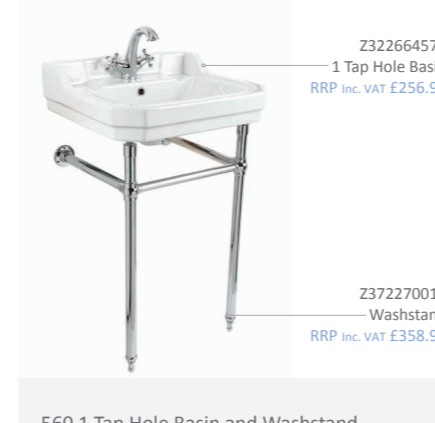

Z372250002
2 Tap Hole Basin
RRP Inc. VAT £213.99

Z372250050
Washstand
RRP Inc. VAT £358.99

610 2 Tap Hole Basin and Washstand
Basin – 610(w) x 250(h) x 506(d) mm
Washstand – 544(w) x 755(h) x 443(d) mm
RRP Inc. VAT £643.98

Z373910006
Taps not included see pages 28 – 47.