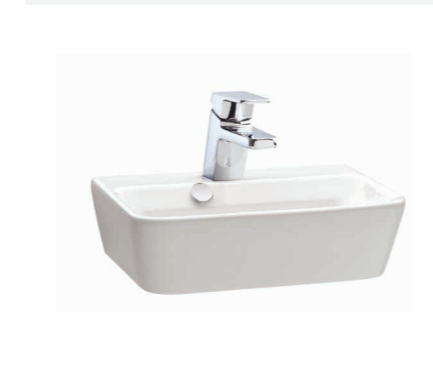

Soft Close Toilet Seat
364(w) x 30(h) x 437(d) mm
RRP Inc. VAT £141.99

Z372240016
Taps not included see pages 28 – 47.