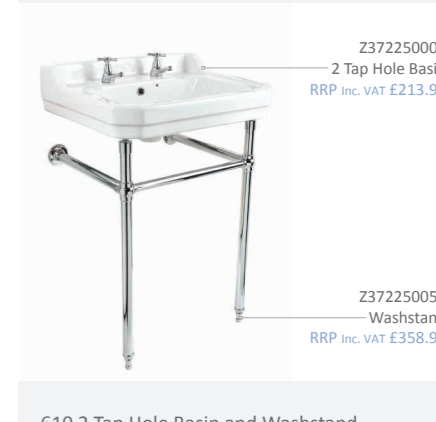

Z372250015
2 Tap Hole Basin
RRP Inc. VAT £256.99

Z372270010
Washstand
RRP Inc. VAT £358.99

560 2 Tap Hole Basin and Washstand
Basin – 560(w) x 245(h) x 480(d) mm
Washstand – 474(w) x 745(h) x 423(d) mm
RRP Inc. VAT £530.98

Z373910004
Taps not included see pages 28 – 47.