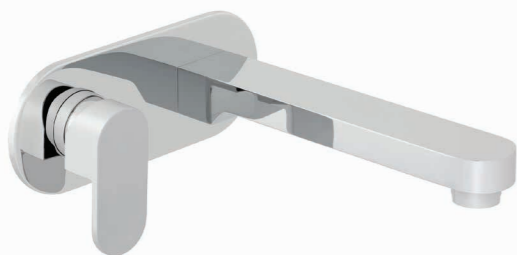

MDL-PEL-007
Low Pressure

Basin Pillar Taps
Chrome Finish
RRP Inc. VAT £119.99

MDL-PEL-205
Low Pressure

Deck Mounted 2 Hole Bath Shower Mixer
Chrome Finish
RRP Inc. VAT £251.99

MDL-PEL-003
Low Pressure

Wall Mounted Basin Mixer
Chrome Finish
RRP Inc. VAT £343.99