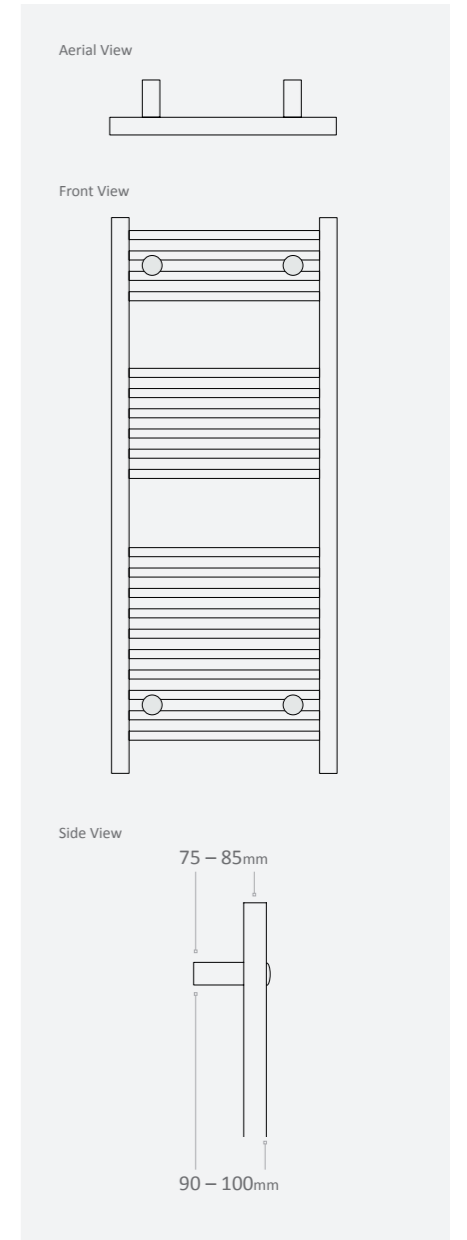

Straight

Code	Height mm	Width mm	Elements	Watts	BTU's	RRP Inc. VAT
Anthracite						
SAA080040AN	800	400	14	283	966	£121.99
SAA080050AN	800	500	14	338	1153	£127.99
SAA080060AN	800	600	14	394	1344	£136.99
SAA120040AN	1200	400	20	402	1372	£176.99
SAA120050AN	1200	500	20	480	1638	£182.99
SAA120060AN	1200	600	20	557	1900	£190.99
SAA160050AN	1600	500	26	644	2197	£260.99
SAA160060AN	1600	600	26	755	2576	£265.99
SAA180050AN	1800	500	30	735	2508	£288.99
SAA180060AN	1800	600	30	854	2914	£297.99

Saar Features

- Outputs tested to EN442
- All products CE approved
- High quality materials and engineering
- Dual energy options

Available Colours