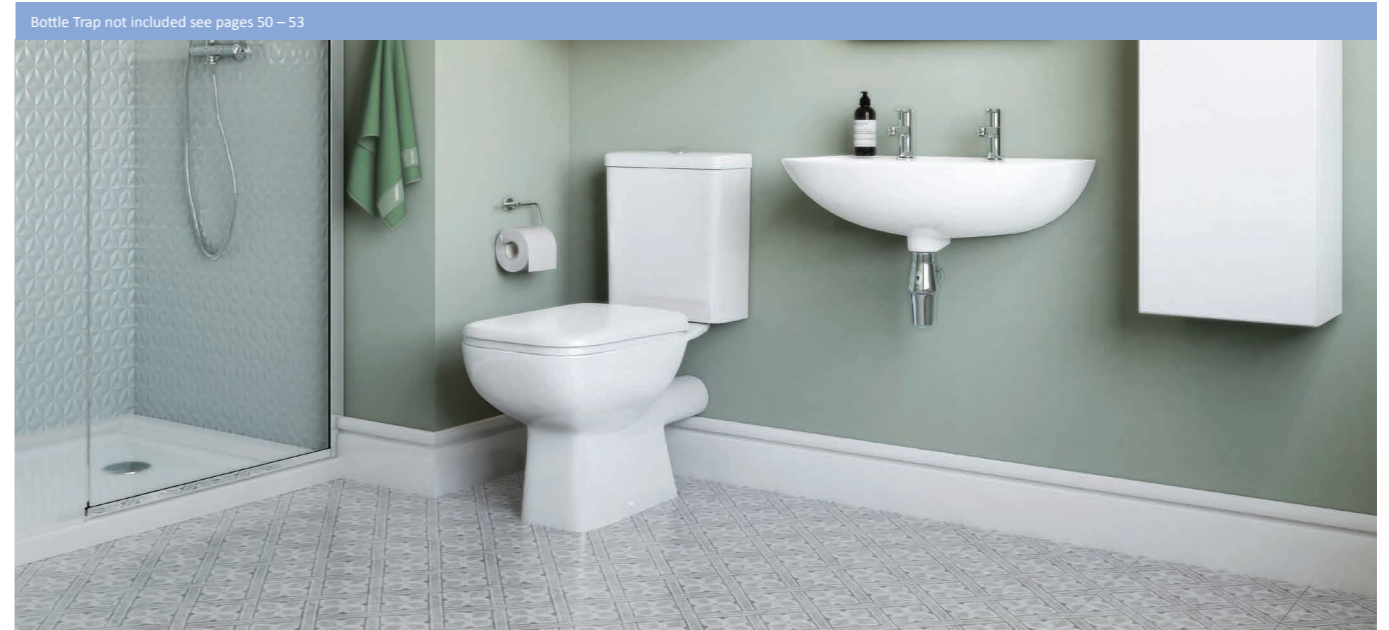

INFBRSTWHSC

Soft Close Toilet Seat
365(w) x 41(h) x 438(d) mm
RRP Inc. VAT £90.99

INFBRSTWHSTD

Standard Toilet Seat
365(w) x 41(h) x 433(d) mm
RRP Inc. VAT £65.99

INFBEWCSETSC
INFBESTWHSC soft close seat included – £76.99.