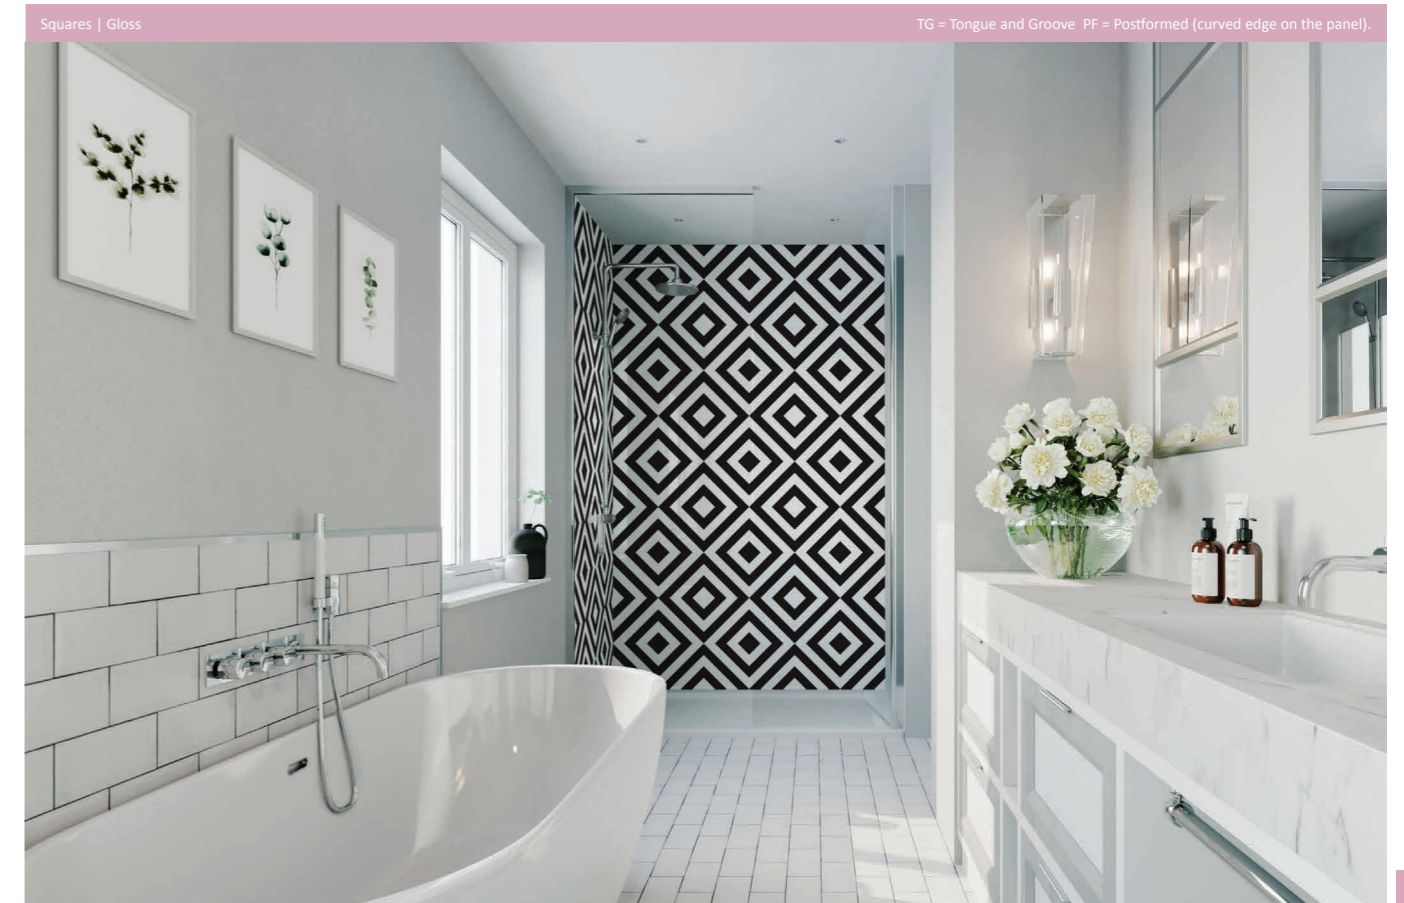

Acrylic Patterns | Shower Panelling

The ultimate modern wall panel, our acrylic panels are the perfect alternative to glass, saving you both time and money.

Features

- Easy to fit
- Easy to clean
- No grout, so no mould
- Polished silver trims
- Fully waterproof system
- Available in 1200(w) x 2400(h) x 4(d) mm