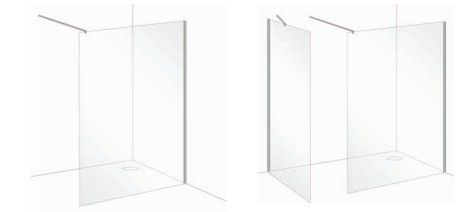

Wetroom Panel Configurations

This is a selection of configurations which can be created using either 8mm or 10mm Wetroom Panels including the variety of brace bars on offer.

Selected bracing options are available in Bright Silver, Black, Brushed Brass or Brushed Nickel finishes (See page 95 for bracing options).

Corner Panel with Low Level Brace Kit

x2 Corner Panels with x2 Low Level Brace Kits