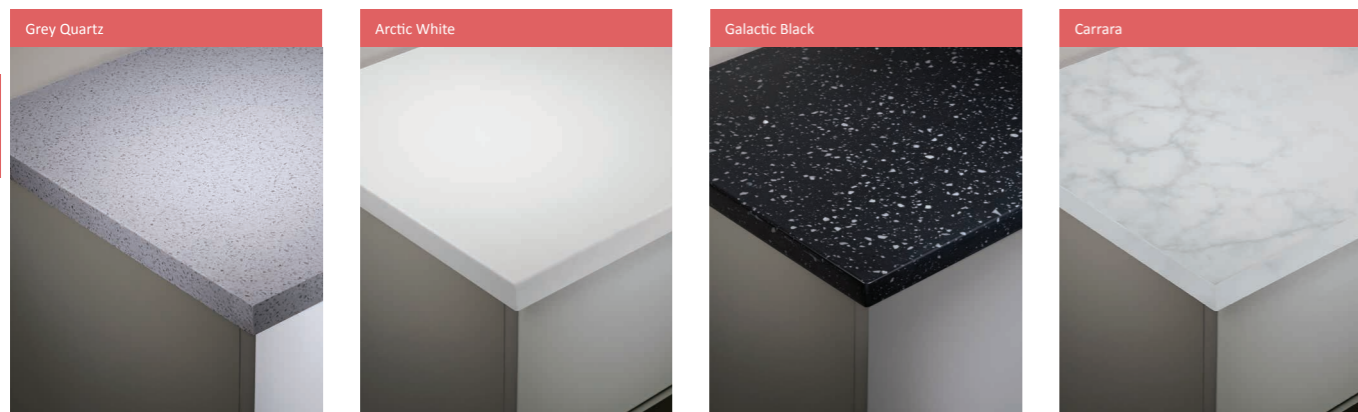

Solid Surface Worktops