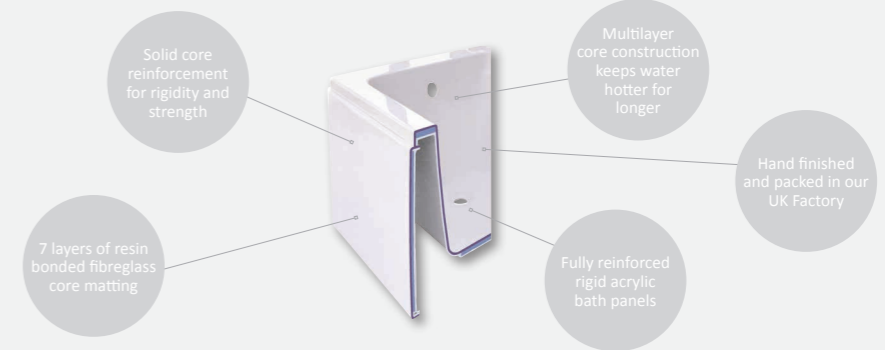

Baths of Strength and Beauty