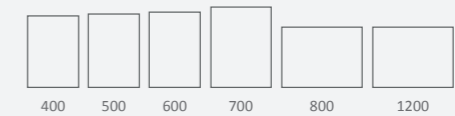

Luxe Features

Luxe bathroom mirror's precision frame of LED illumination provides subtle radiance, while wave-switch activation offers an intuitive experience that heightens the overall sense of luxury.

- LED illumination
- Slim profile
- Heated pad
- Can be hung landscape or portrait
- Touch free operation

Code	Description	Size mm	RRP Inc. VAT
304400	40 Mirror	400(w) x 700(h) x 25(d)	£472.99
304500	50 Mirror	500(w) x 800(h) x 25(d)	£501.99
304600	60 Mirror	800(w) x 600(h) x 25(d)	£544.99
304700	120 Mirror	1200(w) x 700(h) x 25(d)	£716.99