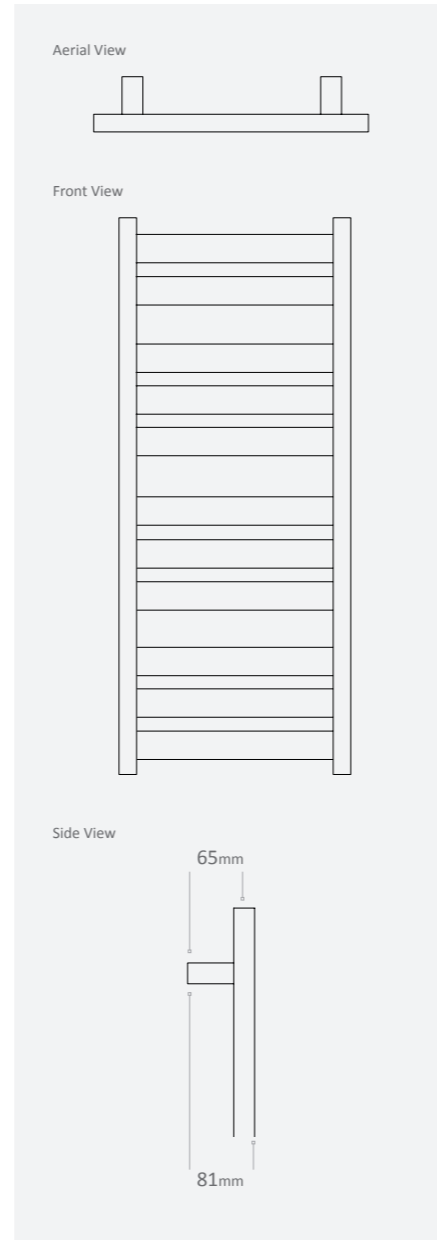

Straight

Code	Height mm	Width mm	Elements	Watts	BTU's	RRP Inc. VAT
White						
MIL080050WH	800	500	7	324	1105	£315.99
MIL120050WH	1200	500	11	476	1624	£402.99
MIL160050WH	1600	500	15	647	2208	£547.99
Chrome						
MIL080050CH	800	500	7	203	689	£421.99
MIL120050CH	1200	500	11	302	1034	£551.99
MIL160050CH	1600	500	15	395	1344	£743.99
Anthracite						
MIL080050AN	800	500	7	324	1105	£353.99
MIL120050AN	1200	500	11	476	1624	£464.99
MIL160050AN	1600	500	15	647	2208	£638.99

Milo Features

- Outputs tested to EN442
- All products CE approved
- High quality materials and engineering
- Dual energy options

Available Colours