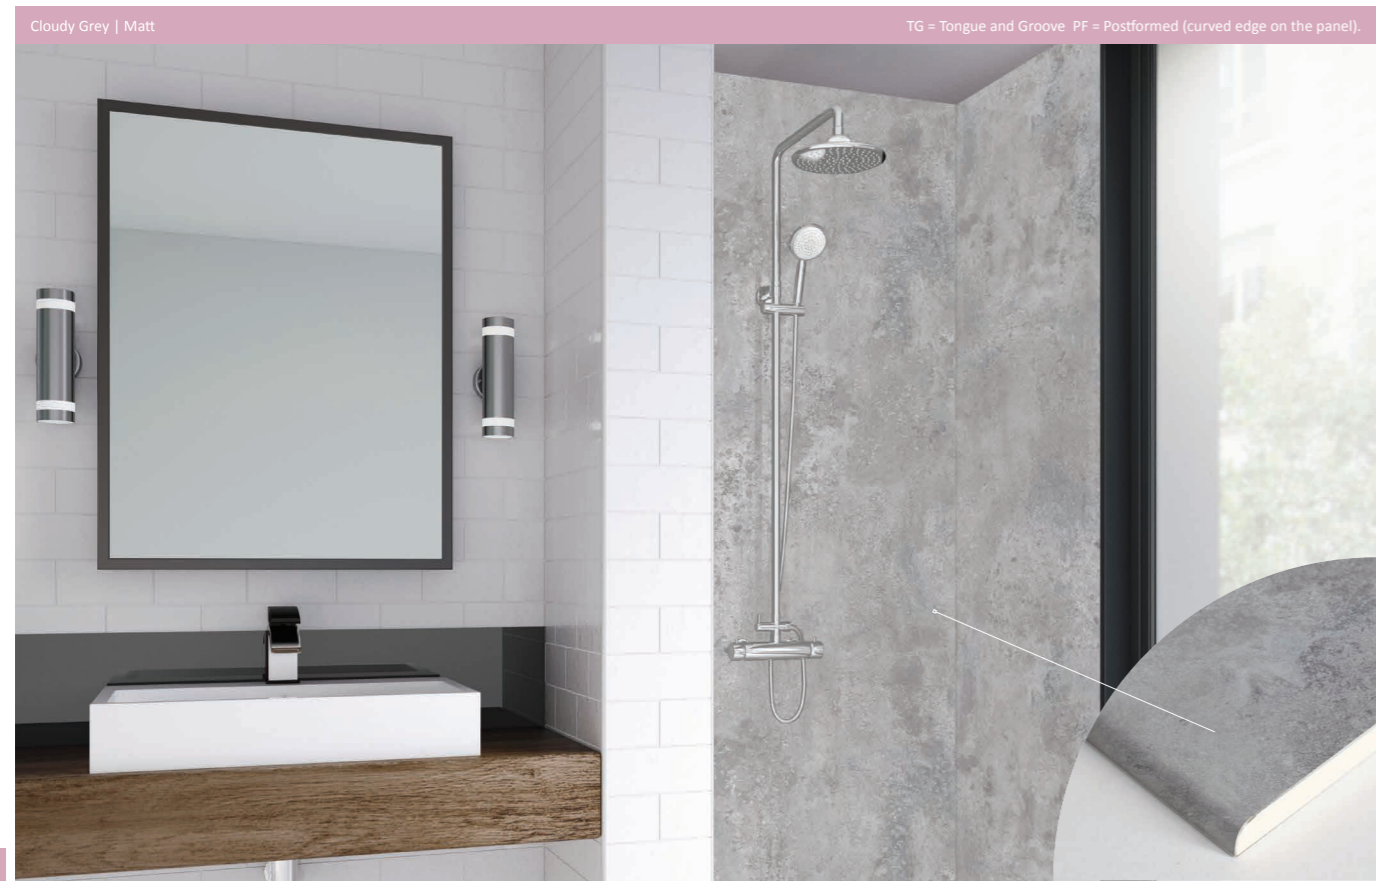

Elect | Shower Panelling

Our new Elect panels are our most advanced yet. With all the benefits of our laminate wall panels, Elect has the added advantage of a seamless finish that requires no trims.

Features

- Easy to fit
- No trims needed
- No grout, so no mould
- Postformed Edges
- 100% Waterproof Core
- Available in 600(w) x 2420(h) x 10(d) mm and 1200(w) x 2400(h) x 10(d) mm

Size mm	Code	RRP Inc. VAT
600	INFEL-CLOUD-600-TG	£274.99
1200	INFEL-CLOUD-1200-TG	£549.99
1200	INFEL-CLOUD-1200-PF	£549.99

Size mm	Code	RRP Inc. VAT
600	INFEL-WOOD-600-TG	£274.99
1200	INFEL-WOOD-1200-TG	£549.99
1200	INFEL-WOOD-1200-PF	£549.99

Size mm	Code	RRP Inc. VAT
600	INFEL-GOLD-600-TG	£274.99
1200	INFEL-GOLD-1200-TG	£549.99
1200	INFEL-GOLD-1200-PF	£549.99

Size mm	Code	RRP Inc. VAT
600	INFEL-ANT-600-TG	£274.99
1200	INFEL-ANT-1200-TG	£549.99
1200	INFEL-ANT-1200-PF	£549.99

Code	Description	RRP Inc. VAT
INFEL-ADH-N	Elect Adhesive	£25.99
INFEL-SEALANT-FUDGE	Elect Complete Sealant Fudge	£51.99
INFEL-SEALANT-ICE	Elect Complete Sealant Ice White	£51.99
INFEL-SEALANT-CHOC	Elect Complete Sealant Chocolate	£51.99
INFEL-SEALANT-PEWTER	Elect Complete Sealant Pewter Grey	£51.99

Acrylic Patterns | Shower Panelling

The ultimate modern wall panel, our acrylic panels are the perfect alternative to glass, saving you both time and money.